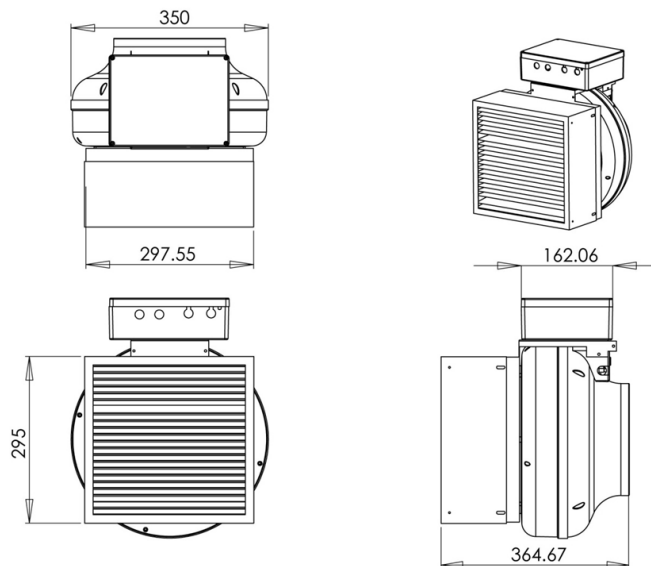

### Dimensions

Ceiling cut-out size

156mm